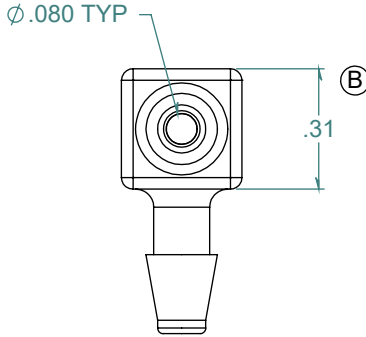

SECTION A-A

DIMENSIONS ARE IN INCHES UNLESS SPECIFIED. TOLERANCES ARE:
 FRACTIONS +/- .015
 2 PLACE DECIMAL +/- .010
 3 PLACE DECIMAL +/- .005
 ANGLES NOTED

ARK-PLAS PRODUCTS, INC.

MFA20-DF0
 1/8 x 1/8 x 1/8 PREMIUM GRADE
 BARBED TEE CONNECTOR

MATERIAL:
 KYNAR, NATURAL

FINISH:
 RMS 109.2

| | | | |
|----------|------------------------------------|----------------------|------------|
| SIZE | JOB # MP059 | DRAWN BY: <i>KAH</i> | REV. LEVEL |
| A | SCALE: 2:1 DO NOT SCALE DRAWING | SHEET 1 OF 1 | B |