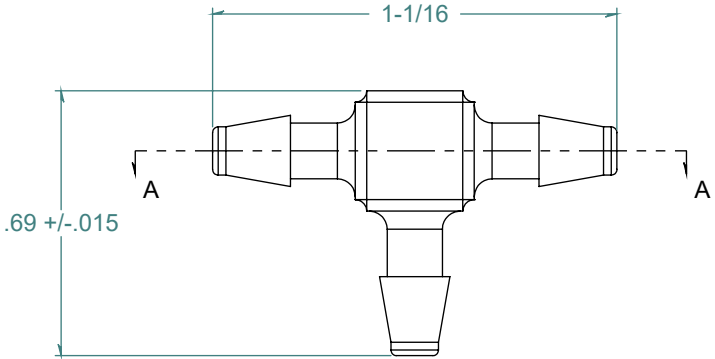

SECTION A-A

DIMENSIONS ARE IN INCHES UNLESS SPECIFIED. TOLERANCES ARE:
 FRACTIONS +/- .015
 2 PLACE DECIMAL +/- .010
 3 PLACE DECIMAL +/- .005
 ANGLES NOTED

ARK-PLAS PRODUCTS, INC.

MFA20-DF0
 1/8 x 1/8 x 1/8 PREMIUM GRADE
 BARBED TEE CONNECTOR

MATERIAL:
 KYNAR, NATURAL

FINISH:
 RMS 109.2

| | | | |
|----------|------------------------------------|----------------------|------------|
| SIZE | JOB # MP059 | DRAWN BY: <i>KAH</i> | REV. LEVEL |
| A | SCALE: 2:1 DO NOT SCALE DRAWING | SHEET 1 OF 1 | B |